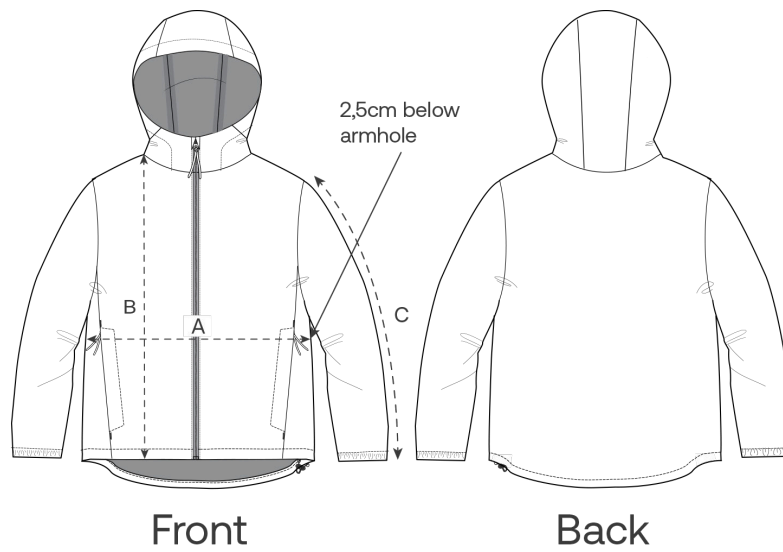

Whites

Colors

Size Guide

Measurement in cm	XXS	XS	S	M	L	XL	XXL	3XL	4XL	5XL
A - Half Chest	53	55.5	58	60.5	64	67.5	71	74.5	78.5	83.5
B - Body Length	64	67	70	72	74	76	78	80	82	84
C - Sleeve Length	63.5	64.5	68.5	70	71.5	73	74.5	74.5	74.5	74.5

Packing

Sizes	XXS	XS	S	M	L	XL	XXL	3XL	4XL	5XL
Pieces / bag	5	5	5	5	5	5	5	5	5	5
Pieces / box	20	20	20	20	20	20	20	20	20	20