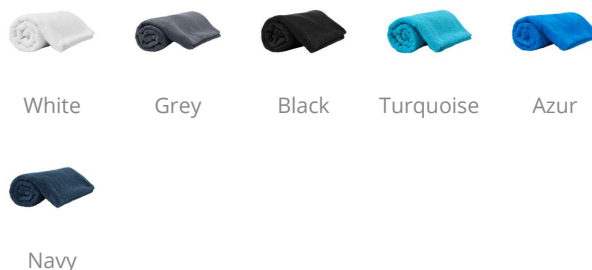

# NO. 0011 Bath towel 70x140

■ Navy

## Colour

## Description

- Luxurious bath towel
- Soft terry quality
- 70 x 140 cm