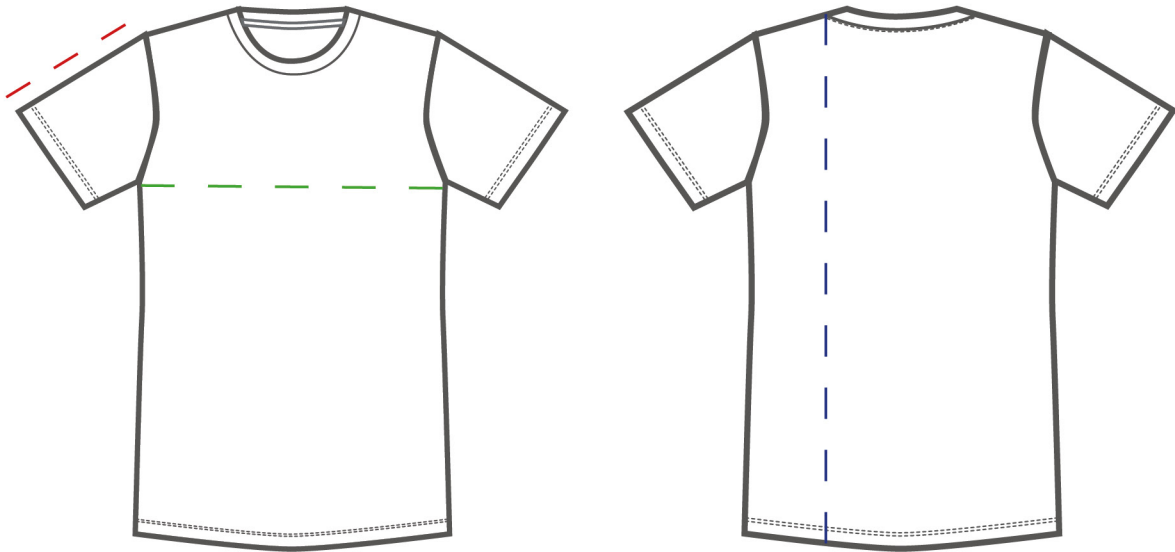

TEXEL TEE

TSU0001

Single Jersey
100% Organic Cotton
185 GSM

| Unisex

| Medium fit

| S - 4XL

Size Guide

	S	M	L	XL	2XL	3XL	4XL
Chest width	50	52	54	56	58	60	62
Front length	69	71	73	75	77	79	81
Sleeve length	21	22	23	24	25	26	27

cm

* Standard production tolerances: $\pm 5\%$ in measurements and weight.