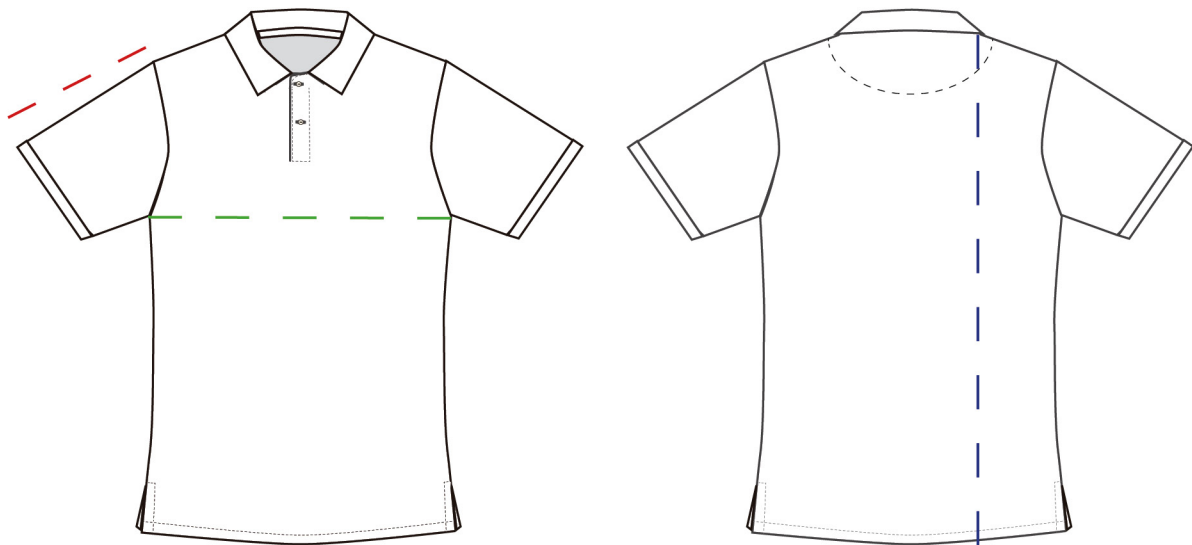

TEXEL POLO

POLU030

Piqué
100% Organic Cotton
220 GSM

| Unisex

| Medium Fit

| S - 3XL

Size Guide

	S	M	L	XL	2XL	3XL
Chest width	52	54	56	58	60	62
Front length	71	73	75	77	79	81
Sleeve length	21	21,5	22	22,5	23	23,5

cm

* Standard production tolerances: ±5% in measurements and weight.