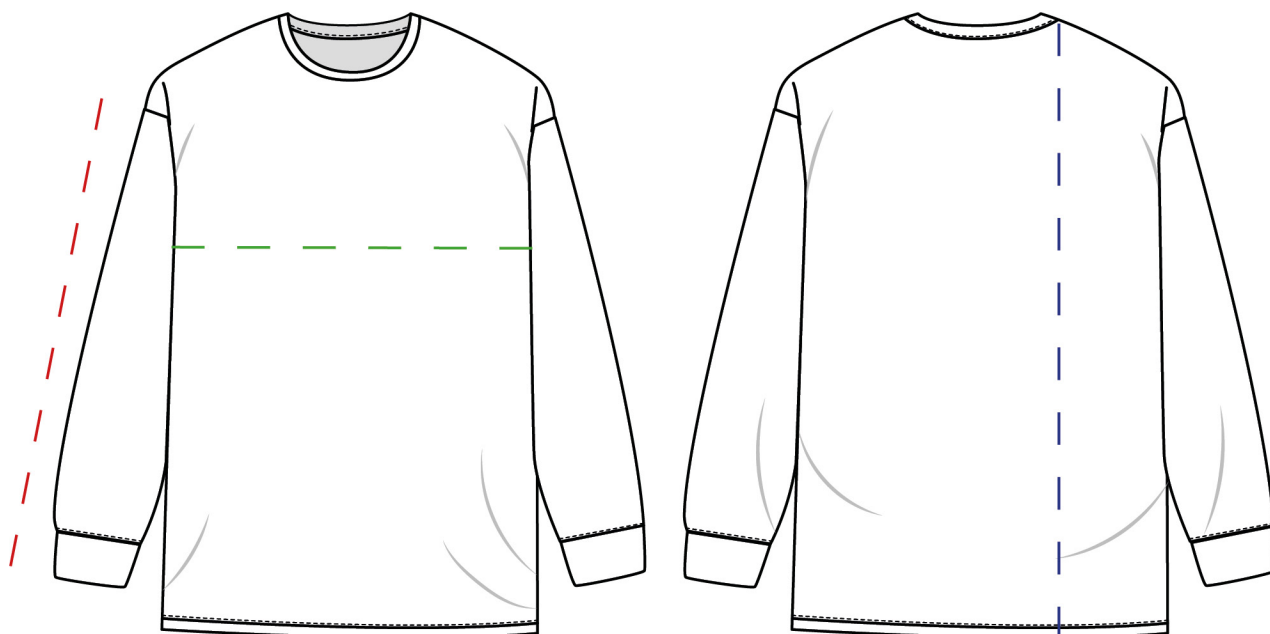

PORTO LS TEE

TSU038

Single Jersey
100% Cotton
240 GSM

| Unisex

| Oversized

| S - 2XL

Size Guide

	S	M	L	XL	2XL
Chest width	59	61	63	65	67
Front length	68	70	72	74	76
Sleeve length	59	60	61	62	63