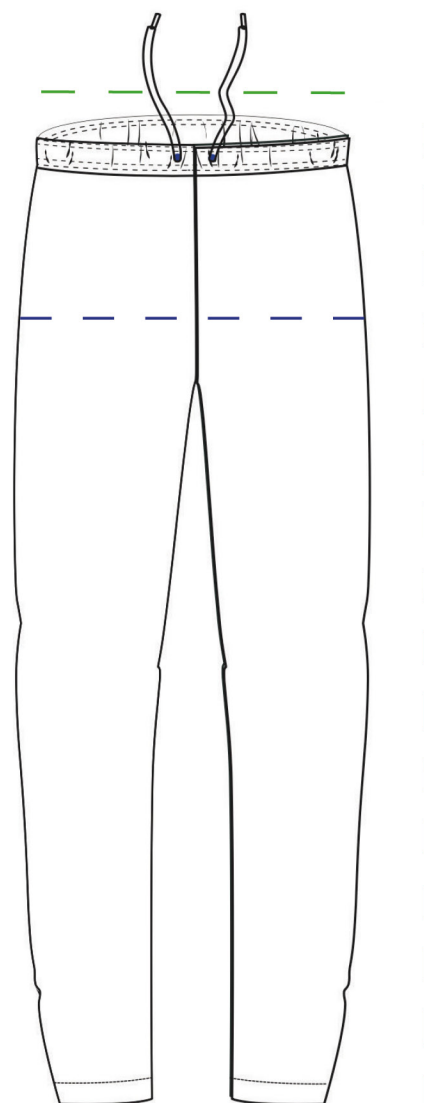

PORTO JOGGER

JOGU040

Brushed
100% Cotton
420 GSM

| Unisex

| Relaxed fit

| S - 2XL

Size Guide

	S	M	L	XL	2XL
Waist	36,5	38,5	40,5	42,5	44,5
Hip	51	53	55	57	59
length	72	73	74	75	76

cm

* Standard production tolerances: $\pm 5\%$ in measurements and weight.