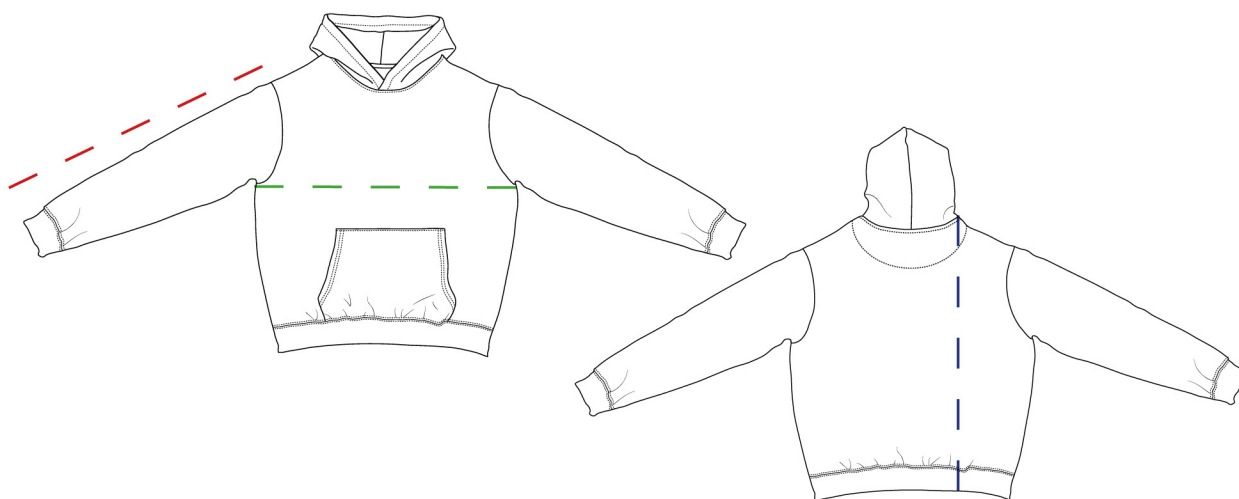

# PORTO HOODIE

HOU039

Brushed sweatshirt  
100% Cotton  
420 GSM

| Unisex

| Oversized

| S - 2XL

## Size Guide

	S	M	L	XL	2XL
<b>Chest width</b>	64	67	70	73	76
<b>Front length</b>	64	67	70	73	76
<b>Sleeve length</b>	52	54	56	58	60

cm

\* Standard production tolerances:  $\pm 5\%$  in measurements and weight.