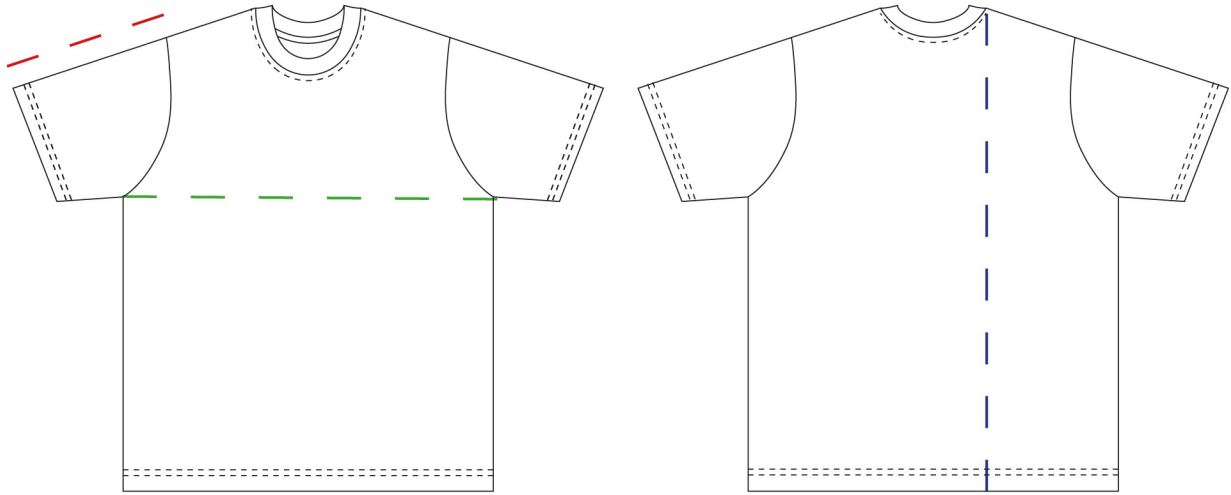

LEVI TEE

TSU049

Single Jersey
100% Organic Cotton
240 GSM

| Unisex

| Oversized - Cropped

| S - 2XL

Size Guide

	S	M	L	XL	2XL
Chest width	53	57	60	64	68
Front length	65	69	71	73	76
Sleeve length	24	25	26	27	28

cm

* Standard production tolerances: ±5% in measurements and weight.