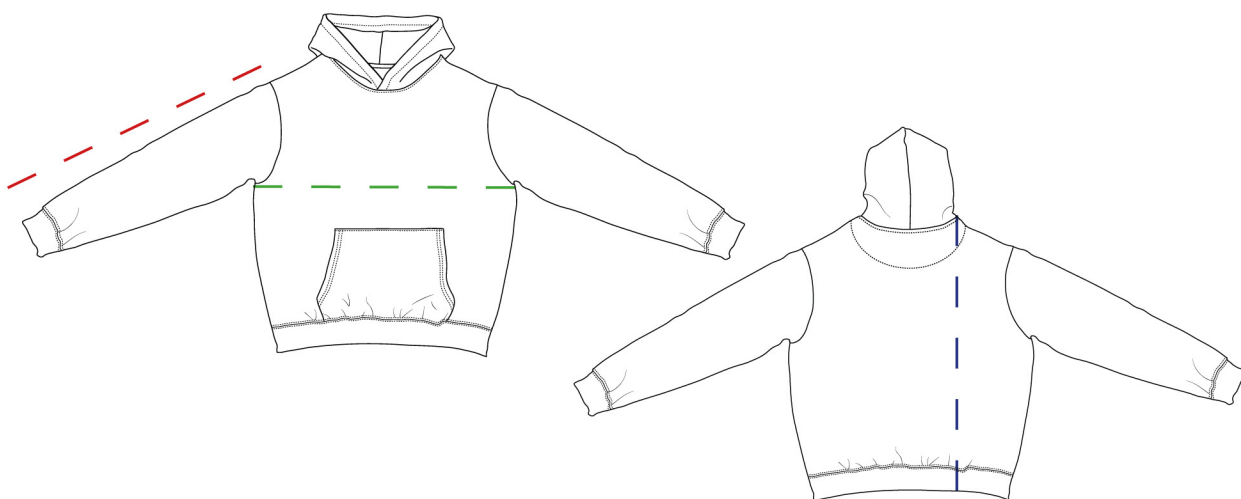

LEVI HOODIE

HOU060

Terry sweatshirt
100% Organic Cotton
450 GSM

| Unisex

| Oversized Cropped

| S - 2XL

Size Guide

	S	M	L	XL	2XL
Chest width	66	68	70	72	74
Front length	63	65	67	69	71
Sleeve length	52	54	56	58	60

cm

* Standard production tolerances: $\pm 5\%$ in measurements and weight.