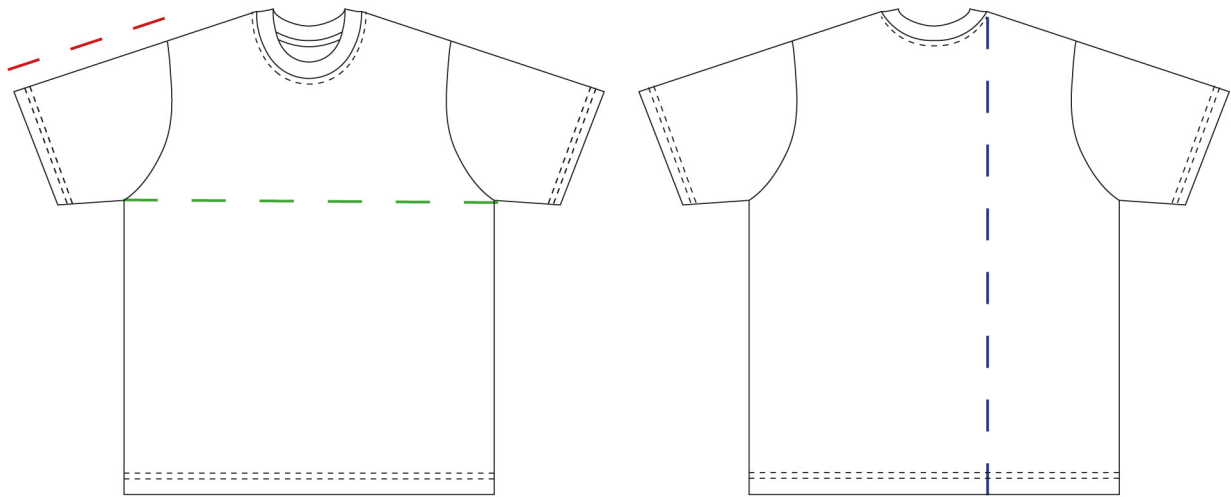

HUDSON TEE KID

TSU069

Single Jersey
100% Organic Cotton
185 GSM
Stone Wash
Peach Touch

| Kid

| Oversized

| 3/4 - 13/14

Size Guide

	3/4	5/6	7/8	9/10	11/12	13/14
Chest width	36,5	39,5	43	46,5	47,5	48,5
Front length	43	47	53	58	60,5	63
Sleeve length	14	15	18	19	19,5	20,5

cm

* Standard production tolerances: ±5% in measurements and weight.