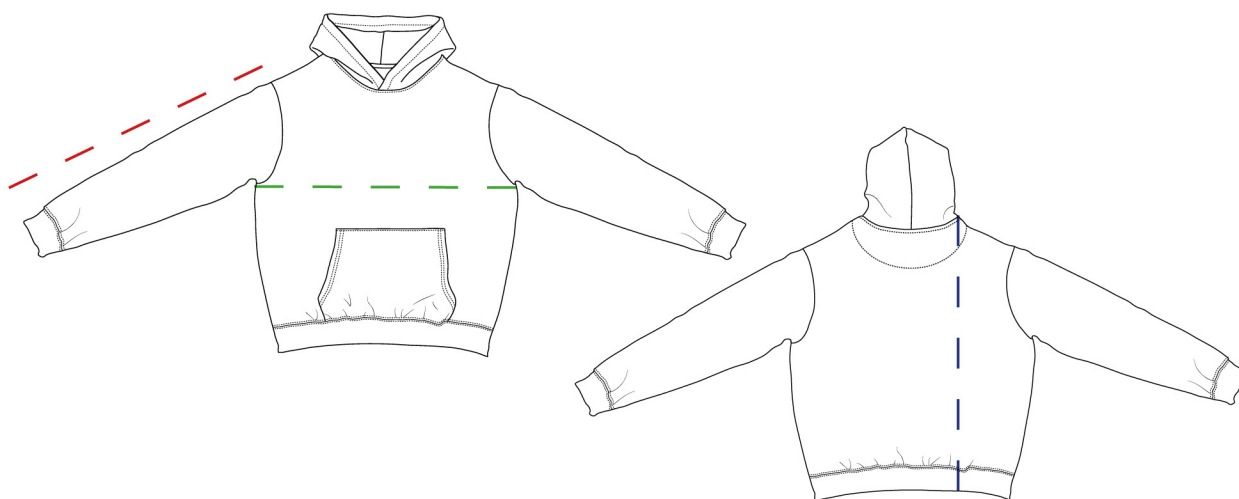

SAREK HOODIE

HOU021

Brushed sweatshirt
80% Cotton 20% Polyester
320 GSM

| Unisex

| Oversized

| XS - 2XL

Size Guide

	XS	S	M	L	XL	2XL
Chest width	61	63	65	67	69	71
Front length	69	71	73	75	77	79
Sleeve length	64	65	66	67	68	69

cm

* Standard production tolerances: ±5% in measurements and weight.