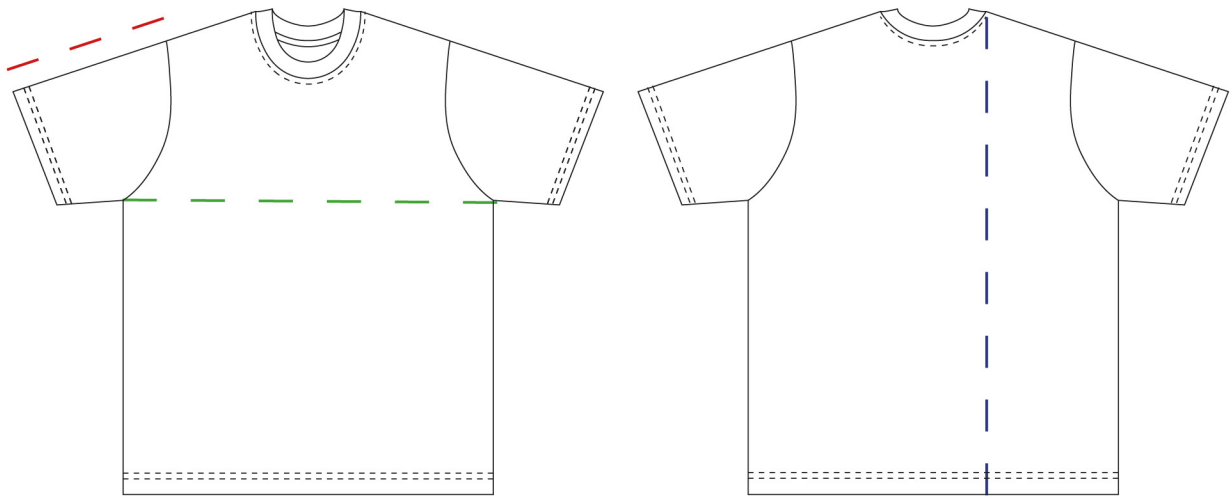

HUDSON TEE

TSU019

Single Jersey
100% Organic Cotton
185 GSM
Stone Wash
Peach Touch

| Unisex

| Oversized

| XS - 2XL

Size Guide

| | XS | S | M | L | XL | 2XL |
|----------------------|----|----|----|----|----|-----|
| Chest width | 50 | 53 | 57 | 60 | 64 | 68 |
| Front length | 67 | 69 | 73 | 75 | 77 | 80 |
| Sleeve length | 23 | 24 | 25 | 26 | 27 | 28 |

cm

* Standard production tolerances: ±5% in measurements and weight.