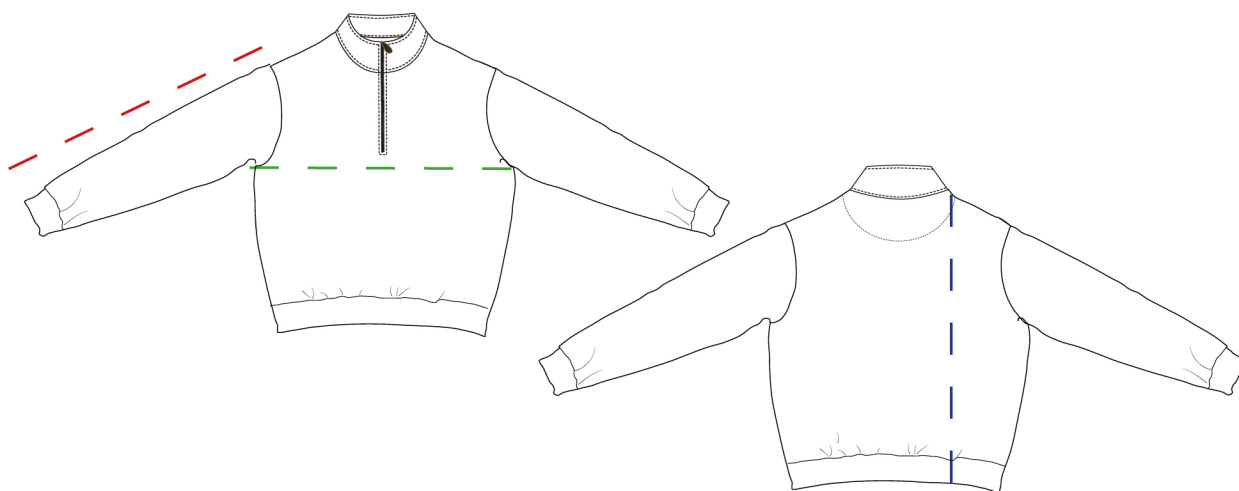

# SAREK HALF ZIP

HALU072

Brushed Sweatshirt  
80% Cotton 20% Polyester  
320 GSM

| Unisex

| Oversized

| XS - 2XL

## Size Guide

	XS	S	M	L	XL	2XL
<b>Chest width</b>	61	63	65	67	69	71
<b>Front length</b>	69	71	73	75	77	79
<b>Sleeve length</b>	64	65	66	67	68	69

cm

\* Standard production tolerances: ±5% in measurements and weight.