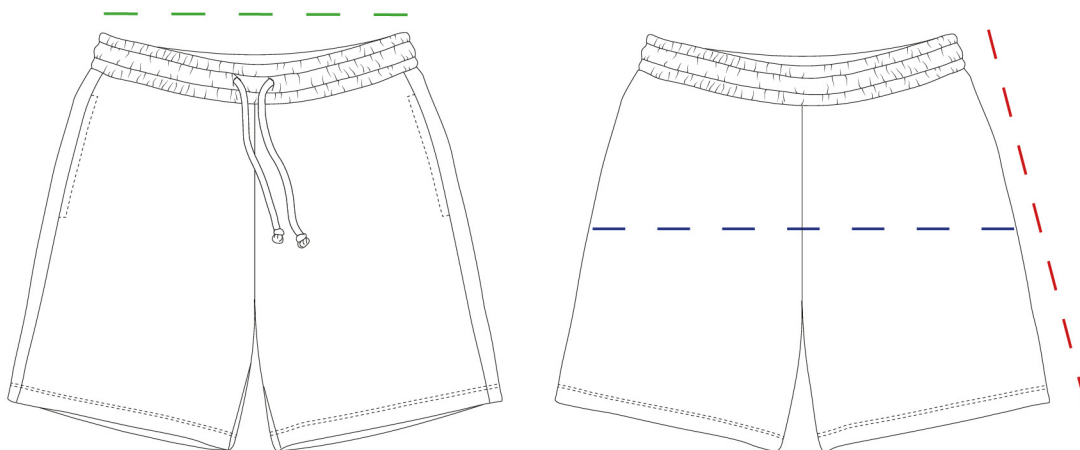

HUDSON SHORT

SHOU067

Terry sweatshirt
100% Organic Cotton
350 GSM
Stone Wash

| Unisex

| Oversized

| XS - 2XL

Size Guide

	XS	S	M	L	XL	2XL
Waist	33	35	37	39	41	43
Hip	56	58	60	62	64	66
length	47,5	49	50	51	52,5	54

cm

* Standard production tolerances: $\pm 5\%$ in measurements and weight.