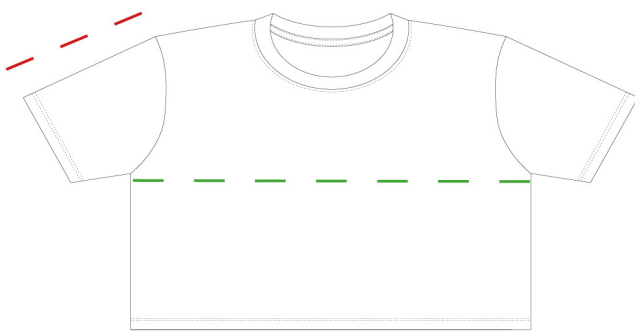

# SAREK CROP TEE

TSU071

Single Jersey  
100% Organic Cotton  
185 GSM

| Woman

| Oversized Cropped

| XS - 2XL

## Size Guide

	XS	S	M	L	XL	2XL
<b>Chest width</b>	52	54	56	58	60	62
<b>Front length</b>	40	42	44	46	48	50
<b>Sleeve length</b>	18,5	19,5	20,5	21,5	22,5	23,5

cm

\* Standard production tolerances:  $\pm 5\%$  in measurements and weight.