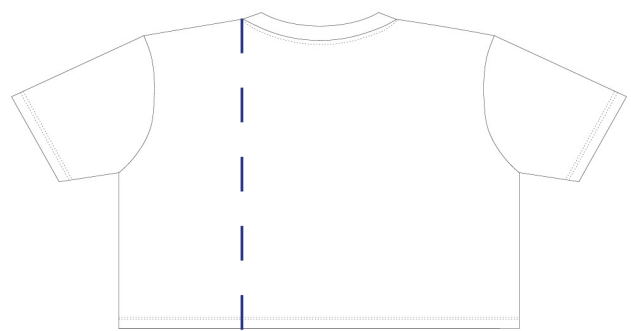

# SAREK CROP TEE

TSU071

Single Jersey  
100% Organic Cotton  
185 GSM

| Woman

| Oversized Cropped

| XS - 2XL

## Size Guide

	XS	S	M	L	XL	2XL
<b>Chest width</b>	52	54	56	58	60	62
<b>Front length</b>	40	42	44	46	48	50
<b>Sleeve length</b>	18,5	19,5	20,5	21,5	22,5	23,5

cm

\* Standard production tolerances:  $\pm 5\%$  in measurements and weight.