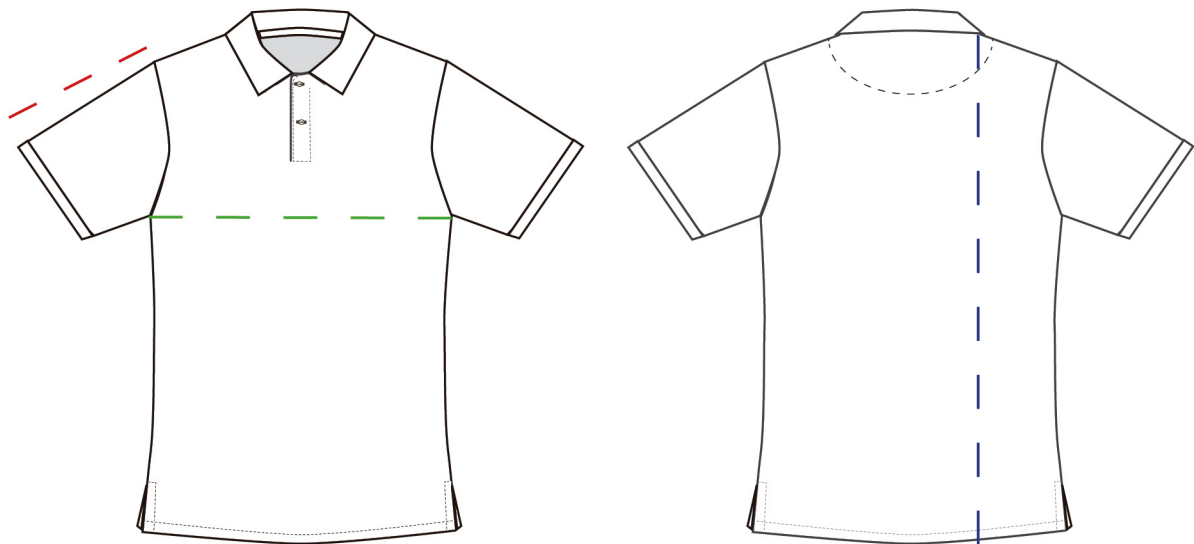

HUDSON POLO

POLU031

Piqué
100% Organic Cotton
220 GSM
Stone Wash

| Unisex

| Medium Fit

| S - 3XL

Size Guide

	S	M	L	XL	2XL	3XL
Chest width	52	54	56	58	60	62
Front length	71	73	75	77	79	81
Sleeve length	21	21,5	22	22,5	23	23,5

cm

* Standard production tolerances: ±5% in measurements and weight.