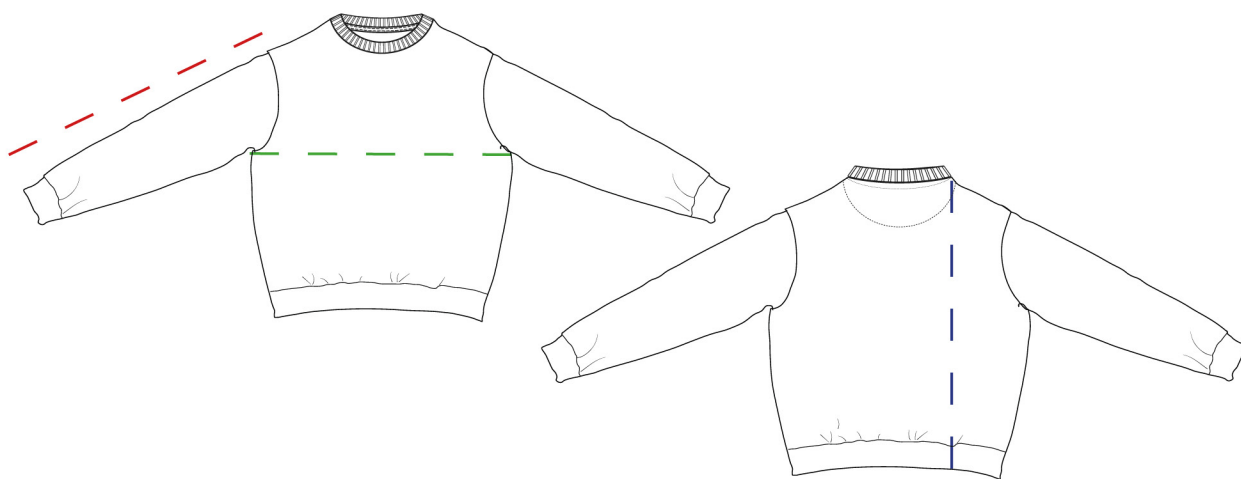

SAREK CREWNECK

CRU062

Brushed sweatshirt
80% Cotton 20% Polyester
320 GSM

| Unisex

| Oversized

| XS - 2XL

Size Guide

	XS	S	M	L	XL	2XL
Chest width	61	63	65	67	69	71
Front length	69	71	73	75	77	79
Sleeve length	64	65	66	67	68	69

cm

* Standard production tolerances: ±5% in measurements and weight.