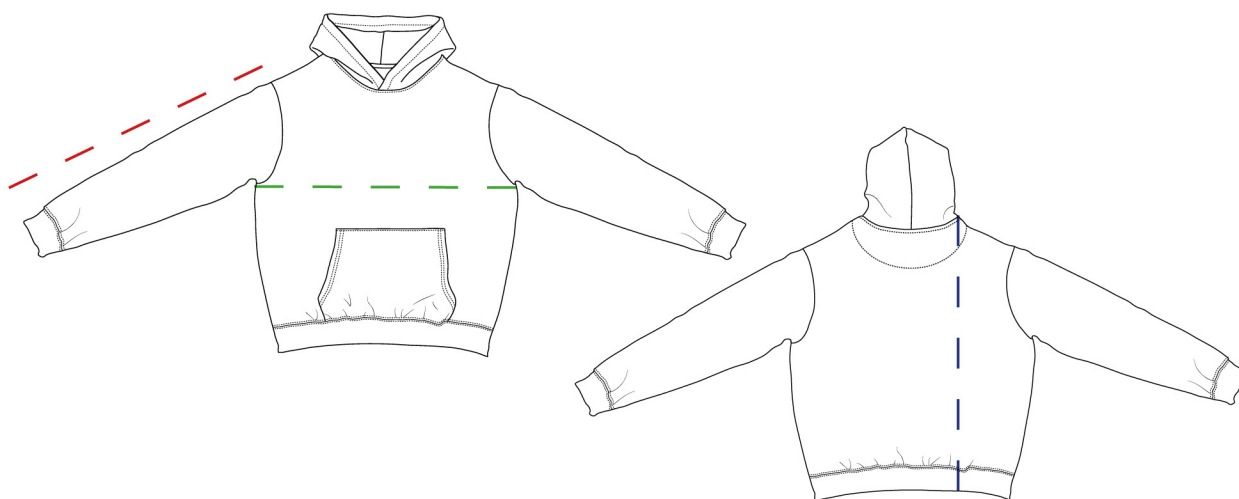

# HUDSON HOODIE

HOU016

Terry sweatshirt  
100% Organic Cotton  
350 GSM  
Stone Wash

| Unisex

| Oversized

| XS - 2XL

## Size Guide

	XS	S	M	L	XL	2XL
<b>Chest width</b>	62	64	66	68	70	72
<b>Front length</b>	65	67	69	71	73	75
<b>Sleeve length</b>	61	62	63	64	65	66

cm

\* Standard production tolerances: ±5% in measurements and weight.