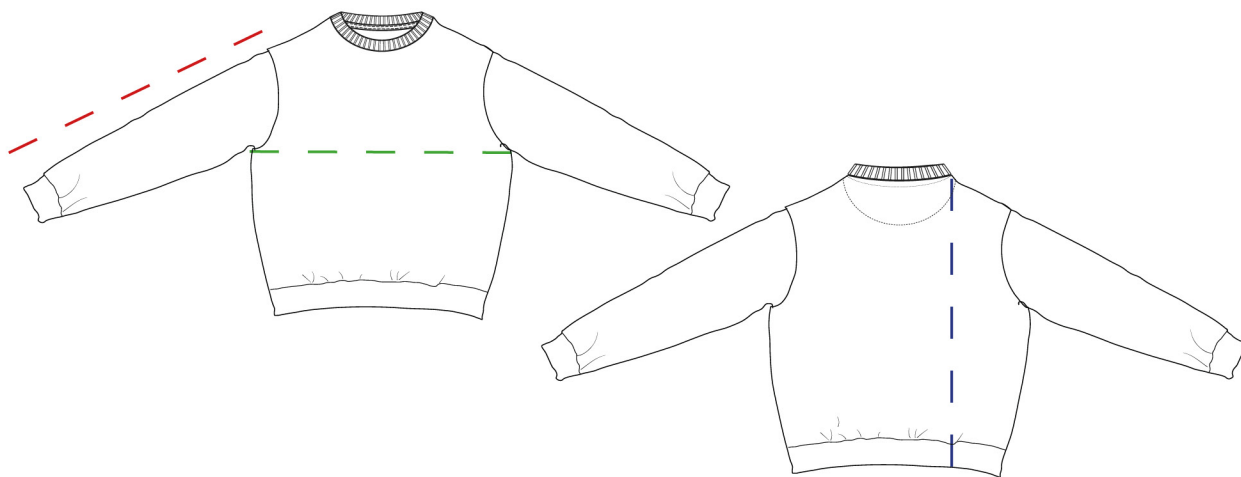

# HUDSON CREWNECK

CRU0013

Terry sweatshirt  
100% Organic Cotton  
350 GSM  
Stone Wash

| Unisex

| Oversized

| XS - 2XL

## Size Guide

	XS	S	M	L	XL	2XL
Chest width	62	64	66	68	70	72
Front length	65	67	69	71	73	75
Sleeve length	61	62	63	64	65	66

cm

\* Standard production tolerances:  $\pm 5\%$  in measurements and weight.