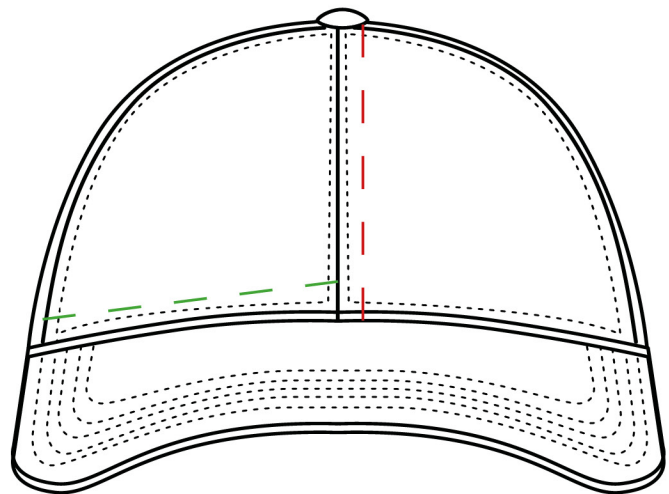

HUDSON CAP

CAPU043

Twill Fabric
100% Cotton
275 GSM
Acid Wash

| Unisex

| 6-Panel

| One Size

Size Guide

	One Size
Panel width	10
Panel height	17

cm

* Standard production tolerances: $\pm 5\%$ in measurements and weight.