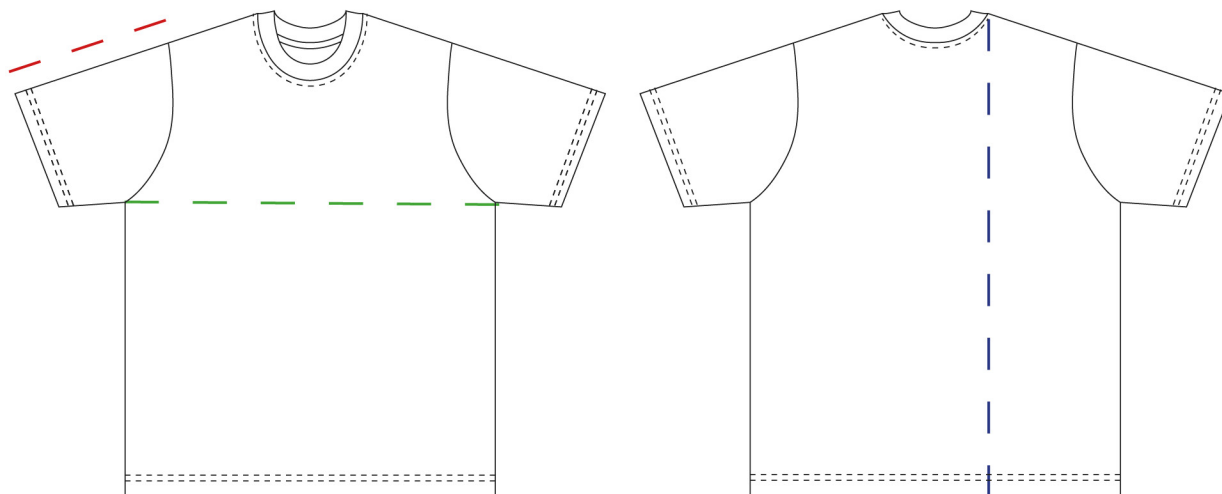

SAREK TEE KID

TSU063

Single Jersey
100% Organic Cotton
185 GSM

| Kid

| Oversized

| 3/4 - 13/14

Size Guide

	3/4	5/6	7/8	9/10	11/12	13/14
Chest width	36,5	39,5	43	46,5	47,5	48,5
Front length	43	47	53	58	60,5	63
Sleeve length	14	15	18	19	19,5	20,5

cm

* Standard production tolerances: ±5% in measurements and weight.