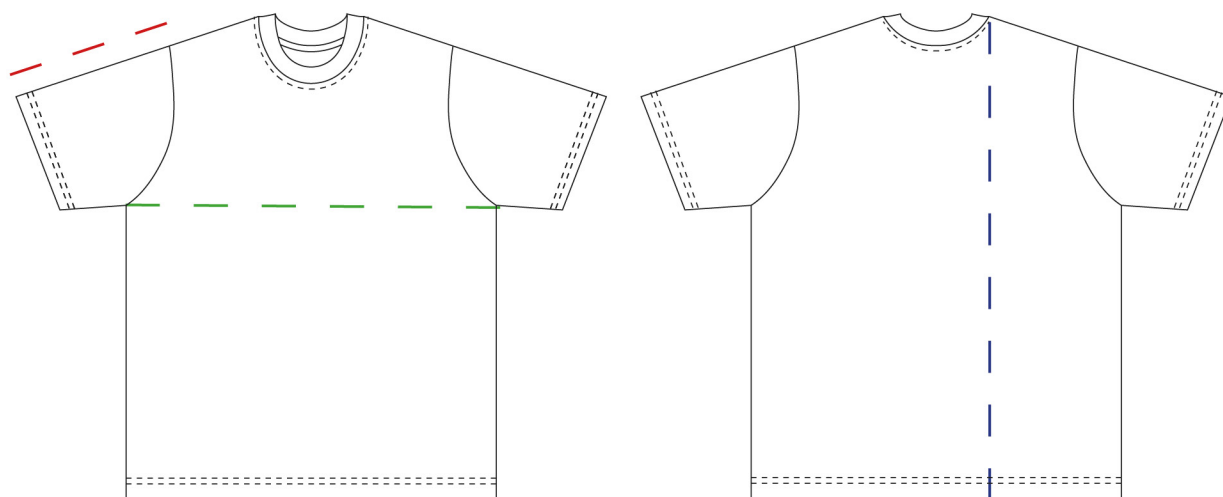

SAREK TEE

TSU0002

Single Jersey
100% Organic Cotton
185 GSM

| Unisex

| Oversized

| XS - 2XL

Size Guide

	XS	S	M	L	XL	2XL
Chest width	50	53	57	60	64	68
Front length	67	69	73	75	77	80
Sleeve length	23	24	25	26	27	28

cm

* Standard production tolerances: $\pm 5\%$ in measurements and weight.