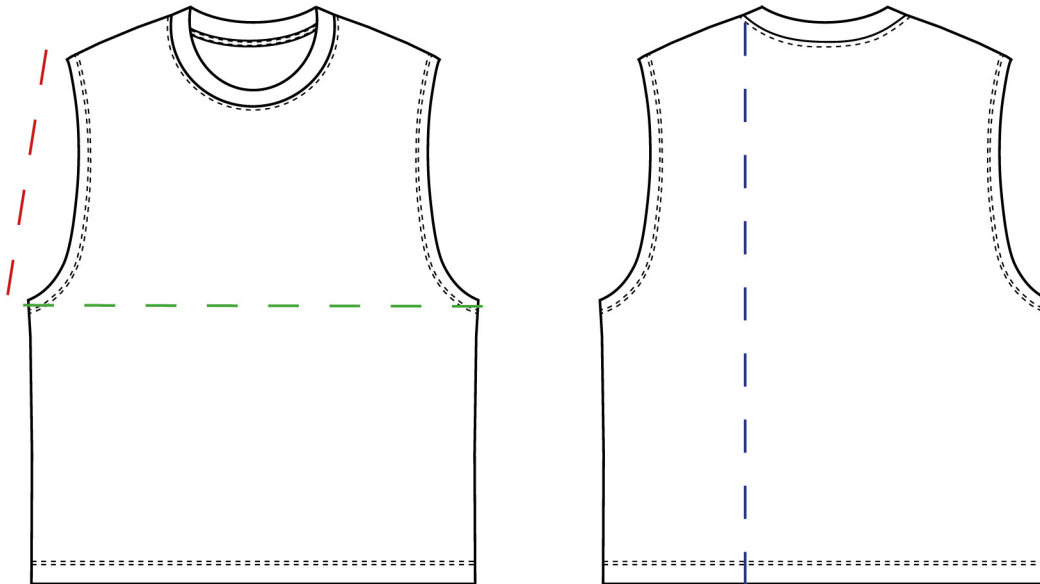

SAREK TANK

TSU061

Single Jersey
100% Organic Cotton
185 GSM

| Men

| Relaxed fit

| XS - 2XL

Size Guide

	XS	S	M	L	XL	2XL
Chest width	52	54	56	58	60	62
Front length	65	67	69	71	73	75
Armhole	29	30	31	32	33	34

cm

* Standard production tolerances: $\pm 5\%$ in measurements and weight.