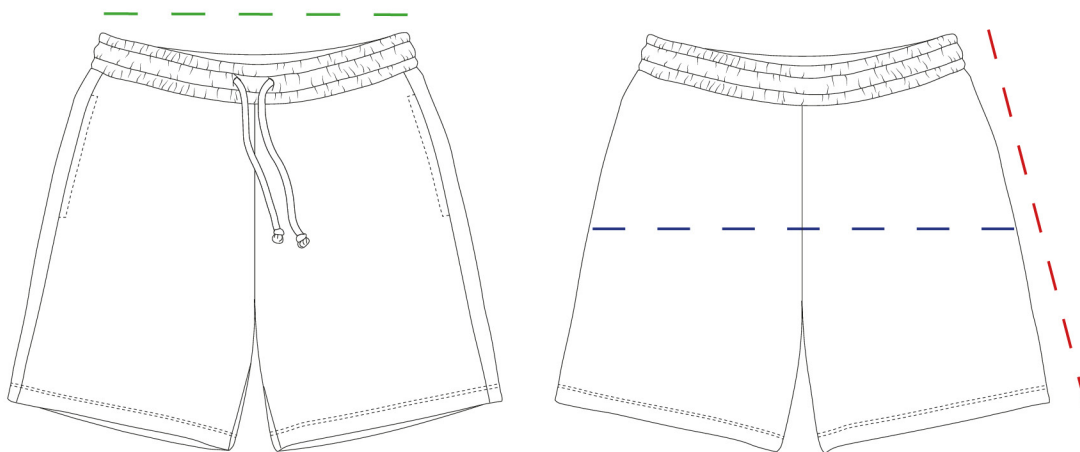

SAREK SHORT

SHOU037

Terry sweatshirt
80% Cotton 20% Polyester
320 GSM

| Unisex

| Oversized

| XS - 2XL

Size Guide

	XS	S	M	L	XL	2XL
Waist	33	35	37	39	41	43
Hip	56	58	60	62	64	66
length	47,5	49	50	51	52,5	54

cm

* Standard production tolerances: $\pm 5\%$ in measurements and weight.