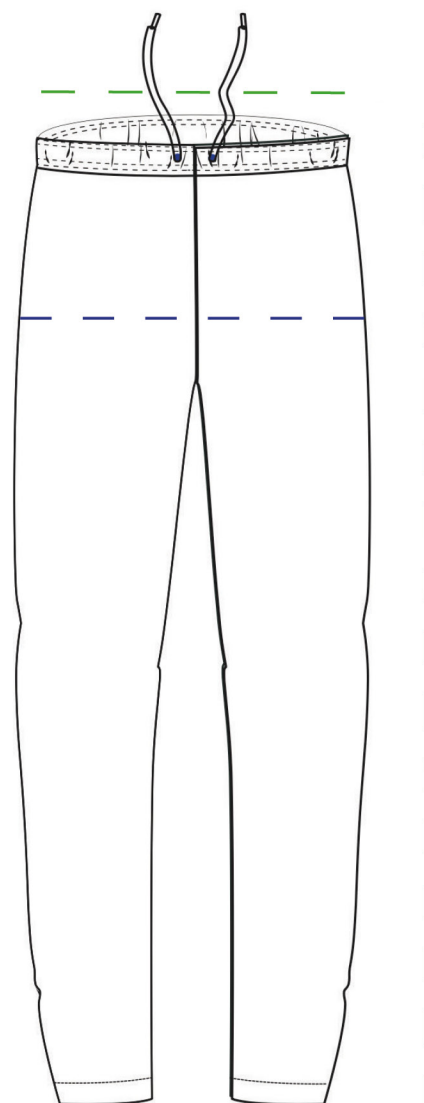

SAREK JOGGER

JOGU025

Brushed sweatshirt
80% Cotton 20% Polyester
320 GSM

| Unisex

| Relaxed fit

| XS - 2XL

Size Guide

	XS	S	M	L	XL	2XL
Waist	34,5	36,5	38,5	40,5	42,5	44,5
Hip	49	51	53	55	57	59
length	71	72	73	74	75	76

cm

* Standard production tolerances: $\pm 5\%$ in measurements and weight.