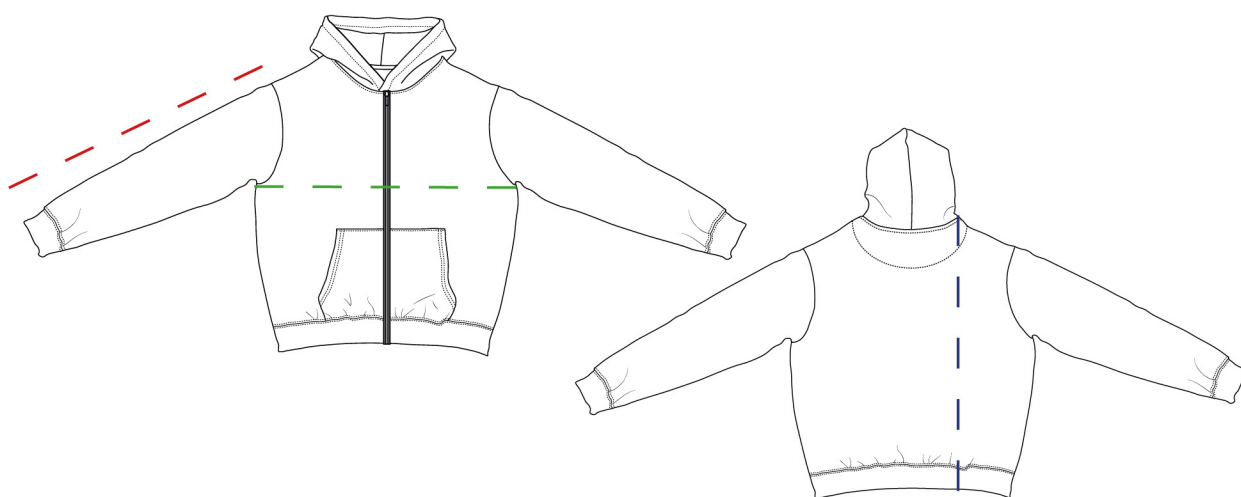

PORTO ZIPPER

ZIPU036

Brushed sweatshirt
100% Cotton
420 GSM

| Unisex

| Oversized

| S - 2XL

Size Guide

	S	M	L	XL	2XL
Chest width	64	67	70	73	76
Front length	64	67	70	73	76
Sleeve length	52	54	56	58	60

cm

* Standard production tolerances: $\pm 5\%$ in measurements and weight.